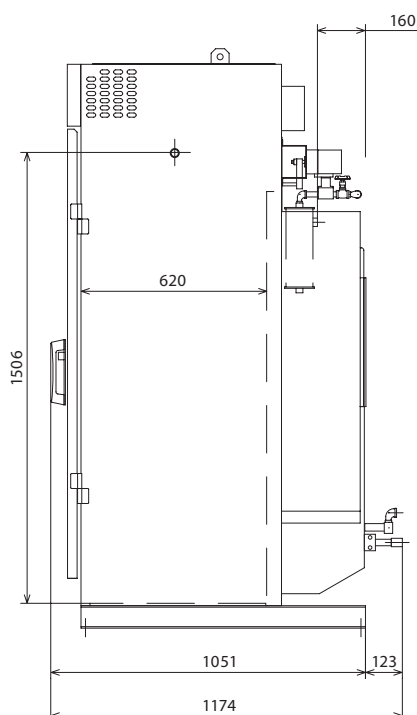

ITSUMI MANUFACTURING CO., LTD.

3670 KASAHATA KAWAGOE CITY SAITAMA 350-1175 JAPAN TEL:+81-49-231-1799 FAX:+81-49-231-9079

e-mail: info@itsumi.co.jp <http://www.itsumi.co.jp>