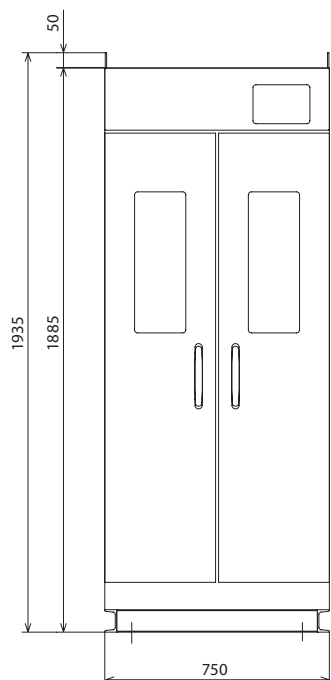

ITSUMI MANUFACTURING CO., LTD.

3670 KASAHATA KAWAGOE CITY SAITAMA 350-1175 JAPAN TEL:+81-49-231-1799 FAX:+81-49-231-9079

e-mail: info@itsumi.co.jp <http://www.itsumi.co.jp>