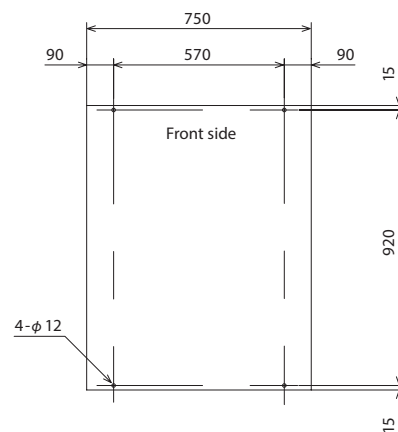

MAJOR SPECIFICATION

Our Technology for Clean Life

Model number	CB-100ST	
Model name	Steam & Dry Box	
Handling capacity	10 clothes	
Power supply	Voltage	1-phase AC120V
	Frequency	50/60Hz
	Fan motor	0.4kW
	Vibration motor	0.025kW
	Damper motor	0.05kW
Steam	Standard pressure	0.5MPa
	Max supply pressure	0.6MPa
	Consumption	30kg/h
	Connection diameter	inlet 1/2" outlet 1/2"
Mechanical-Dimension	Width	750mm
	Depth	1174 mm
	Hight	1935 mm
	Exhaust diameter	150 mm
Weight	275kg	

*These specifications shown on this catalogue may change without notice.

[Hole position for anchor]