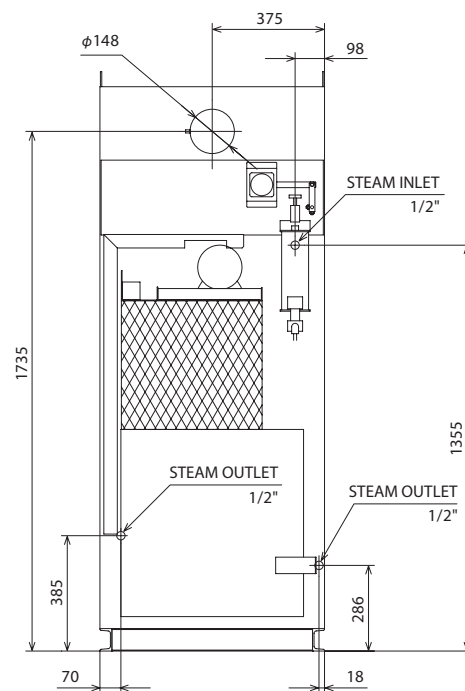

ITSUMI MANUFACTURING CO., LTD.

3670 KASAHATA KAWAGOE CITY SAITAMA 350-1175 JAPAN TEL:+81-49-231-1799 FAX:+81-49-231-9079

e-mail: info@itsumi.co.jp <http://www.itsumi.co.jp>